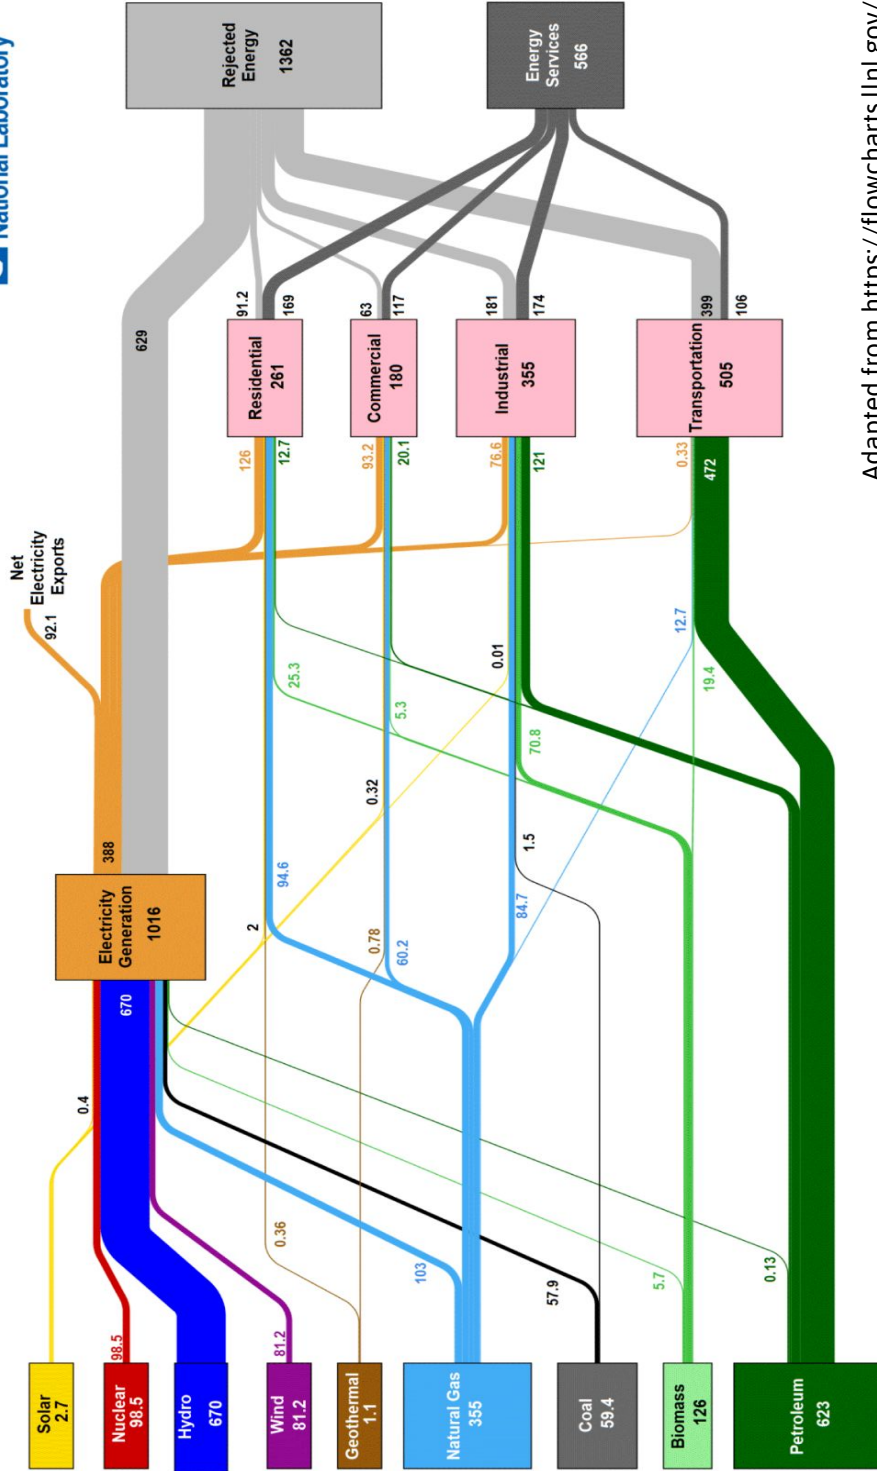

Washington

Washington Energy Consumption in 2020: 2021 Trillion BTU

Adapted from <https://flowcharts.lnl.gov/>

California

Adapted from <https://flowcharts.llnl.gov/>

Kentucky

Lawrence Livermore National Laboratory

Kentucky Energy Consumption in 2021: 1632 Trillion BTU

Adapted from <https://flowcharts.llnl.gov/>

Iowa

Adapted from <https://flowcharts.llnl.gov/>