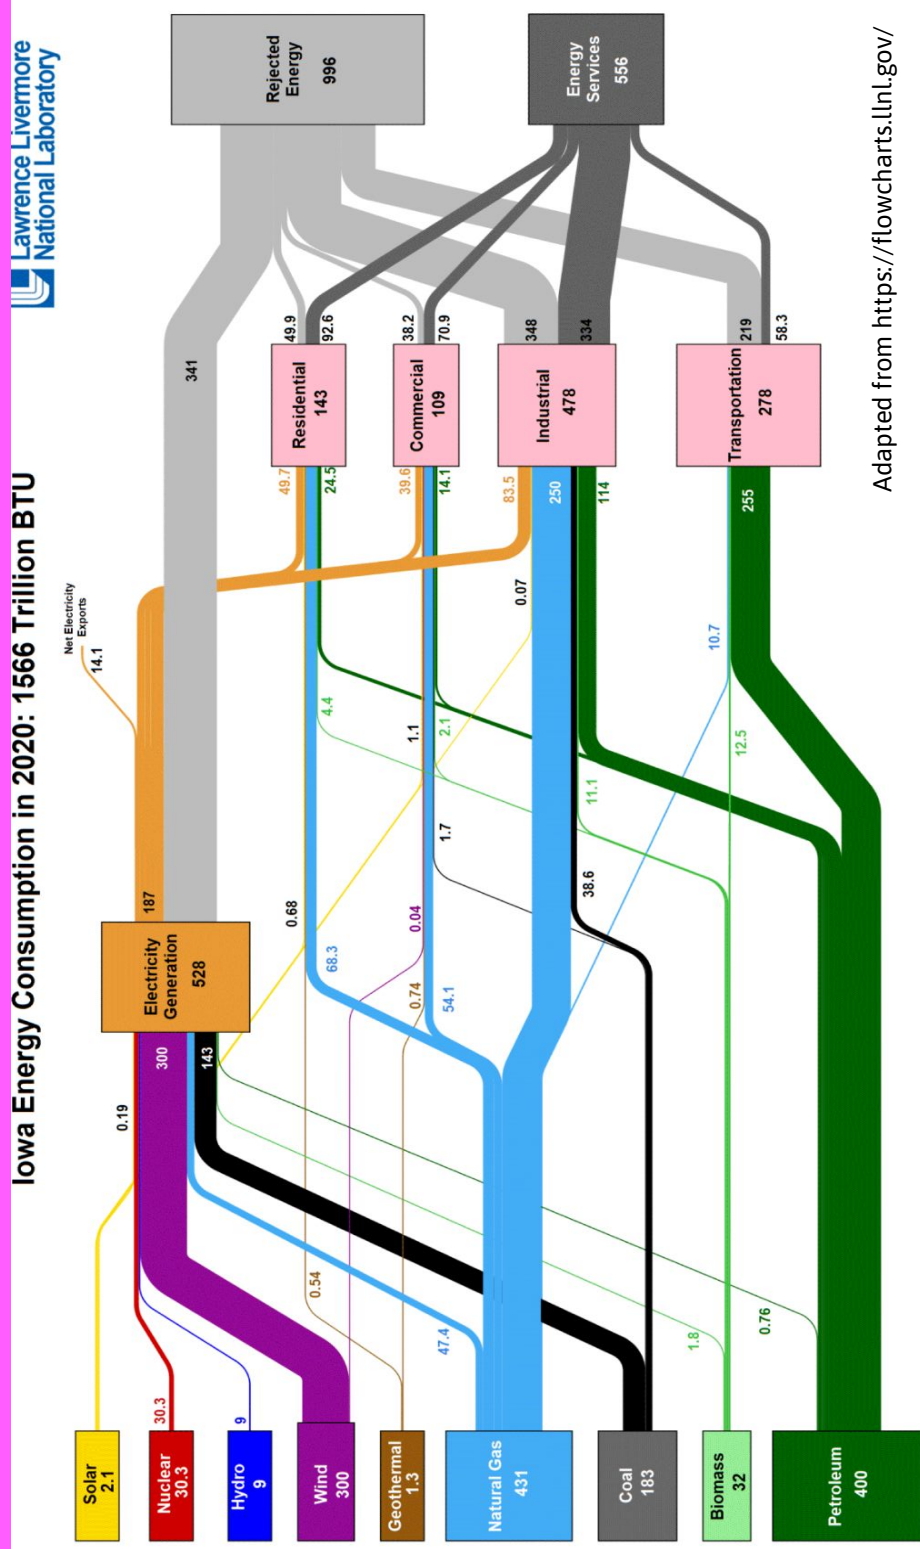

Washington

Washington Energy Consumption in 2020: 2021 Trillion BTU

Adapted from <https://flowcharts.lnl.gov/>

California

Adapted from <https://flowcharts.llnl.gov/>

Kentucky

Lawrence Livermore National Laboratory

Kentucky Energy Consumption in 2021: 1632 Trillion BTU

Adapted from <https://flowcharts.llnl.gov/>

Iowa

Adapted from <https://flowcharts.llnl.gov/>