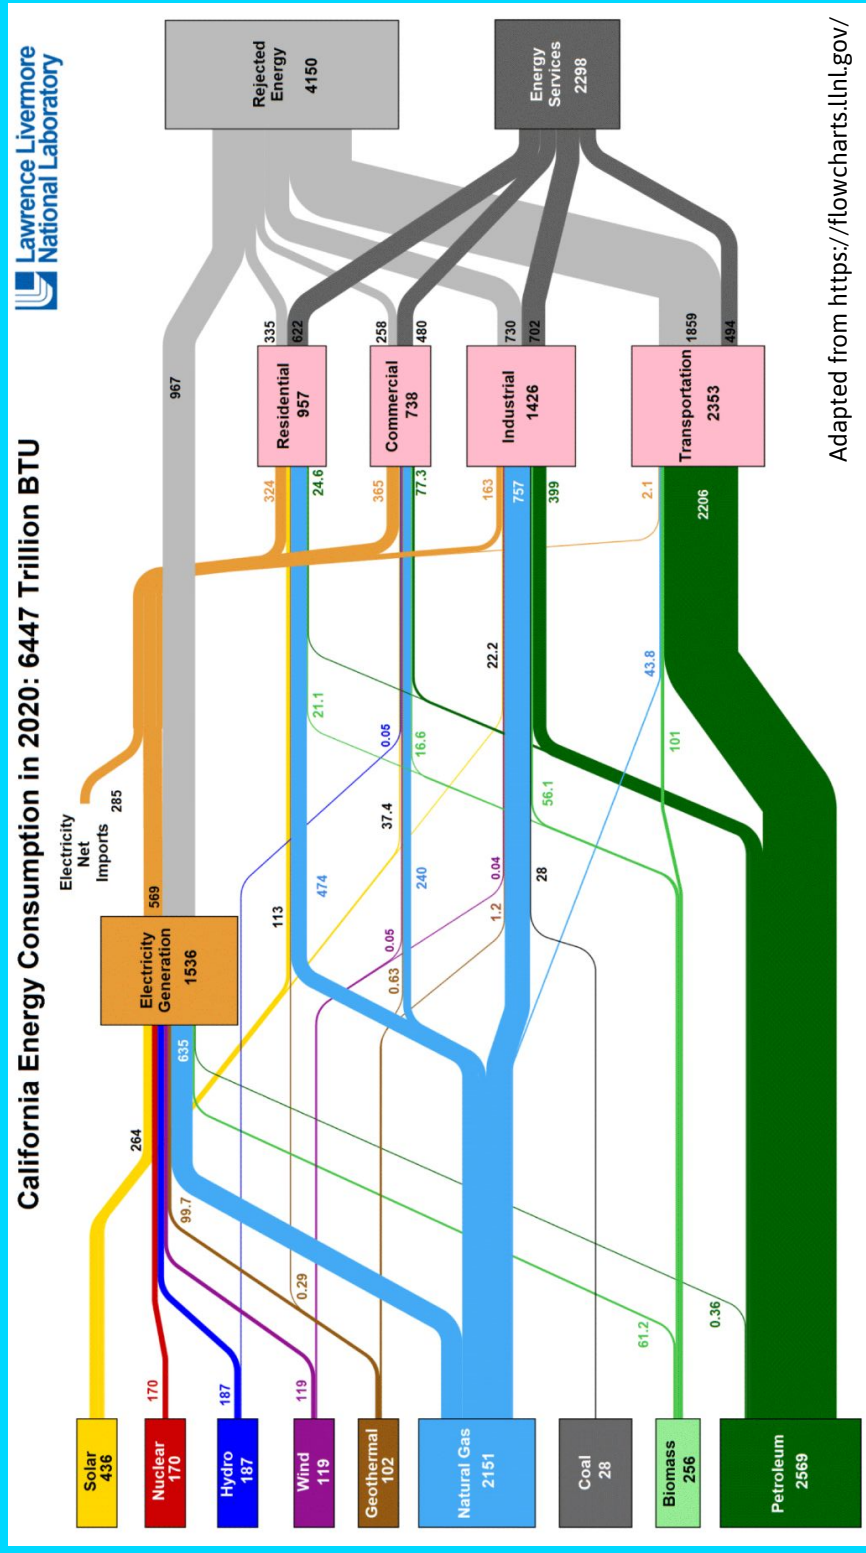

Washington

Washington Energy Consumption in 2020: 2021 Trillion BTU

Adapted from <https://flowcharts.lnl.gov/>

California

Adapted from <https://flowcharts.llnl.gov/>

Kentucky

Lawrence Livermore National Laboratory

Kentucky Energy Consumption in 2021: 1632 Trillion BTU

Adapted from <https://flowcharts.llnl.gov/>

Iowa

Adapted from <https://flowcharts.llnl.gov/>