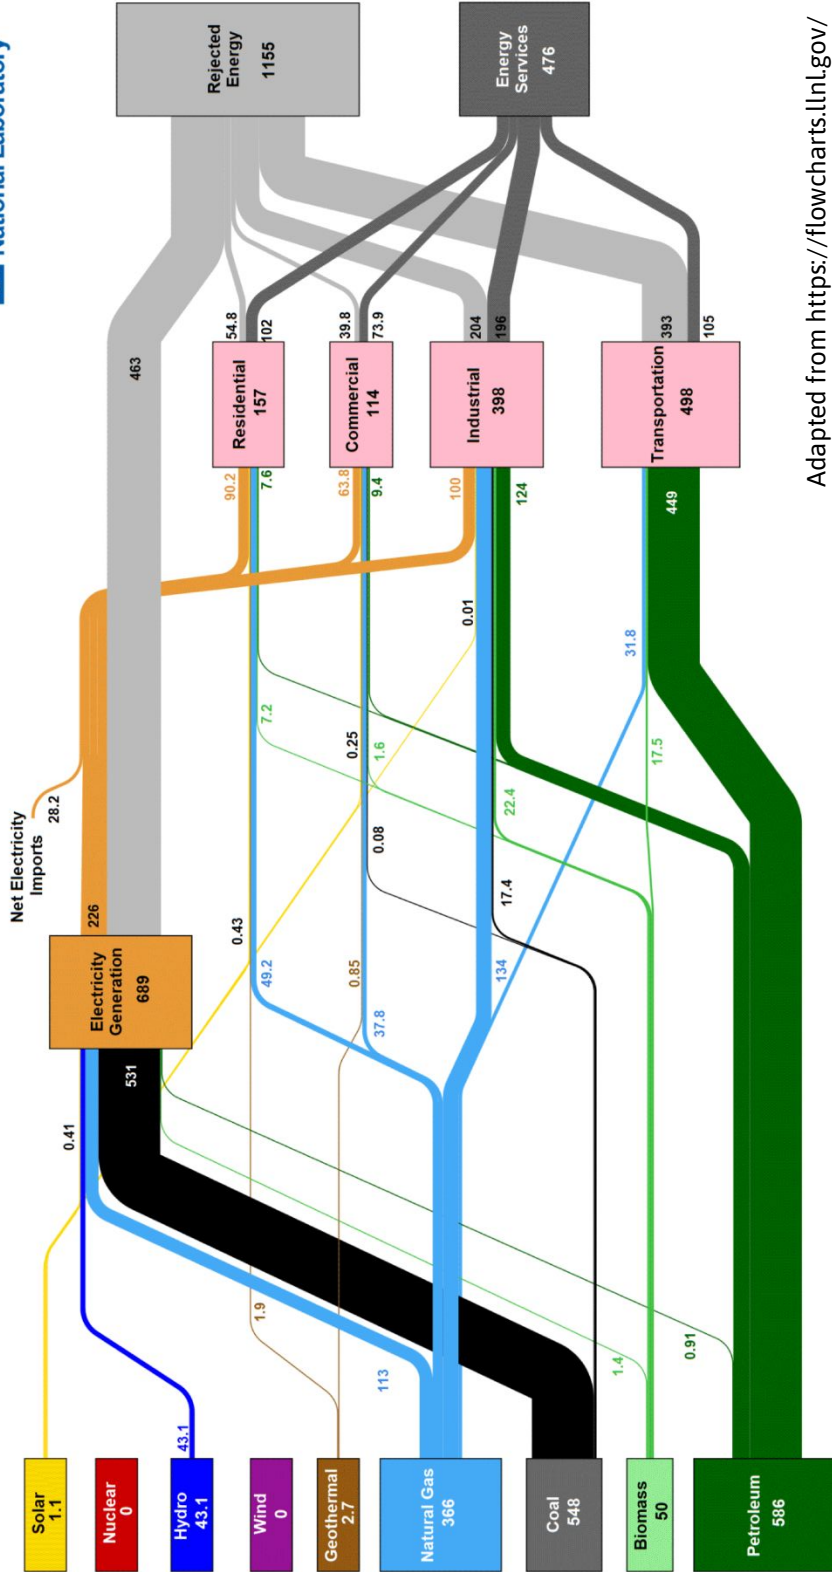

Washington

Washington Energy Consumption in 2020: 2021 Trillion BTU

Adapted from <https://flowcharts.lnl.gov/>

California

Adapted from <https://flowcharts.llnl.gov/>

Kentucky

Lawrence Livermore National Laboratory

Kentucky Energy Consumption in 2021: 1632 Trillion BTU

Adapted from <https://flowcharts.llnl.gov/>

Iowa

Adapted from <https://flowcharts.llnl.gov/>